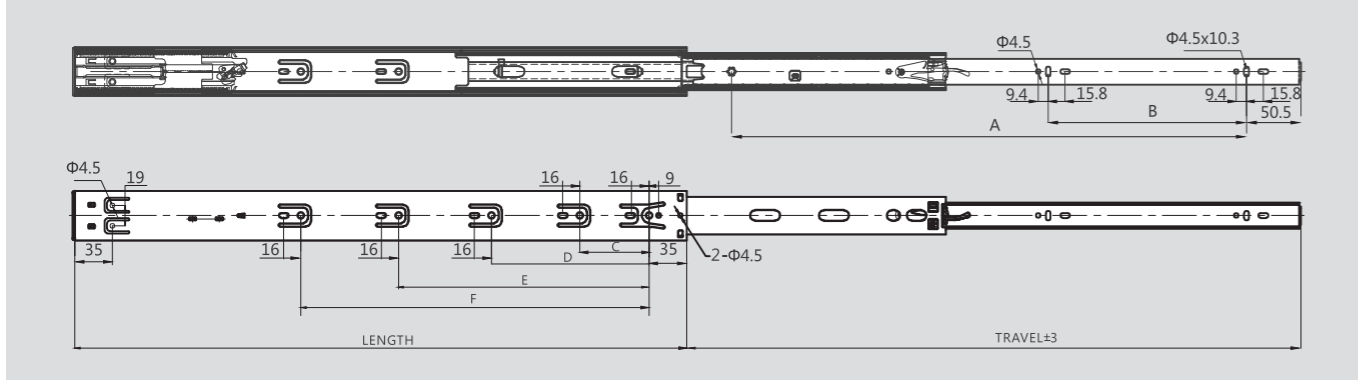

Screw Positions of the Slides(mm)

Installation Dimensions(mm)

Item No.	Length NL	Travel	Hole pattern						Set/ctn
			A	B	C	D	E	F	
4587110H	250	163.8	174						12
4587112H	300	263.8	224	64	96				12
4587114H	350	335.3	256	96	64	128			12
4587116H	400	401	320	128	64	128	192		12
4587118H	450	451	352	160	64	128	224		12
4587120H	500	501	416	192	64	128	256		12
4587122H	550	551	448	224	64	128	224	320	12
4587124H	600	601	512	224	64	128	224	352	12

BALL BEARING SLIDES

45mm Series Push-open Round Profile Full Extension Ball Bearing Slides-Metric Sizes