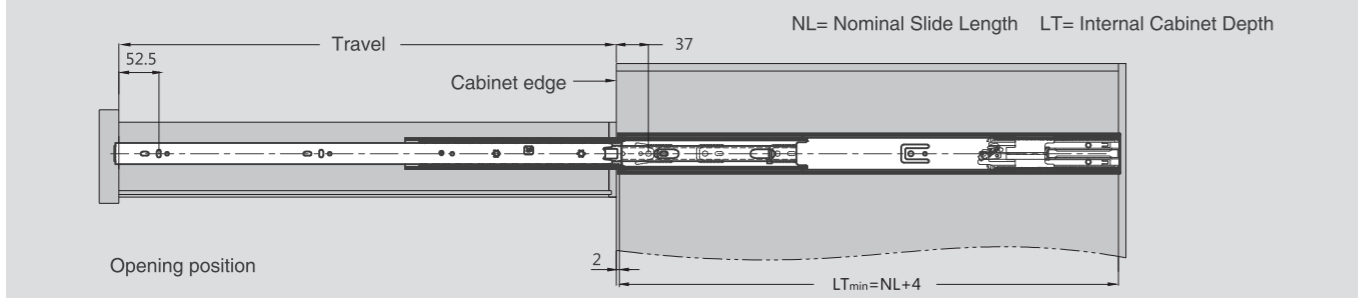

## DESCRIPTION

- Load capacity: 45kg
- Finish: Blue zinc plated(B02), Black(D01)
- Lengths: 250-600 mm
- Full extension
- Soft-close
- Single way travel

## SPACE REQUIREMENT

### Installation Dimensions(mm)