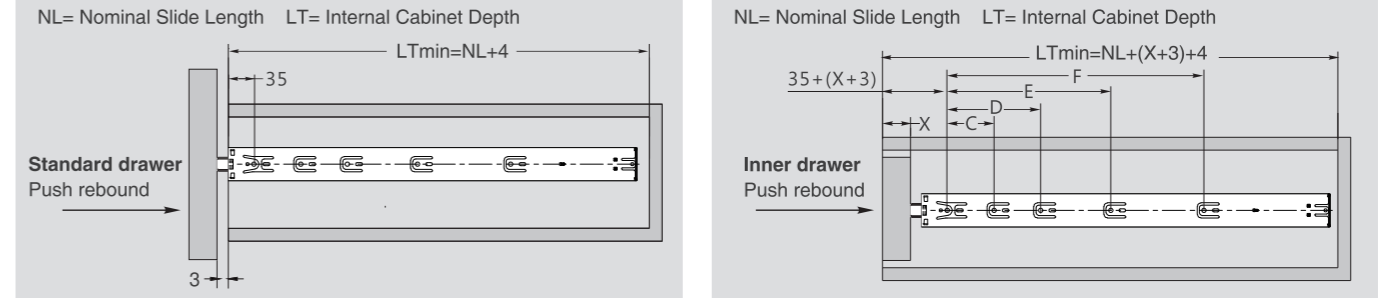

ORDER INFORMATION

Installation Dimensions(mm)